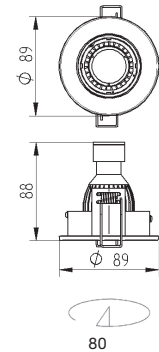

Recessed luminaire. Body is made of steel and aluminium and it's available in all RAL colours.
Light source - Philips Master Led Spot.

Index no.	Lamp	Weight	Socket
0000-002757.17	MASTER LED 7 W	0,30 kg	GU10