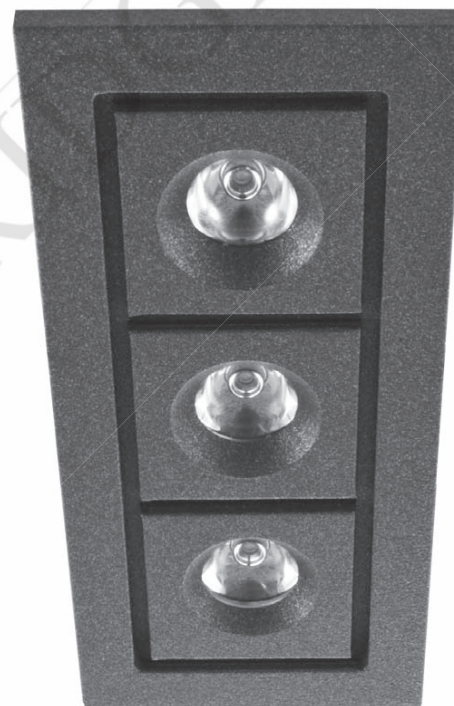

# LUX LED RT3

Recessed decorative LED luminaire. Body is made of steel and aluminium. All RAL colours are available.

- IP20
- 230 V  
50 Hz
- F
- ⏚
- CE

Index no.	Lamp	Weight
507.LEDRT3.3W	3x1W	0,25 kg

  
122 x 50