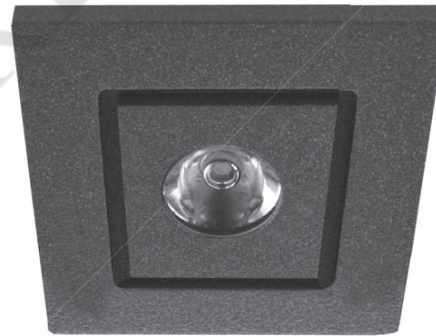

Recessed decorative LED luminaire. Body is made of steel and aluminium. All RAL colours are available.

- IP20
- 230 V
50 Hz
- F
- ⊥
- CE

Index no.	Lamp	Weight
506.LEDSQ1.1W	1W	0,18 kg