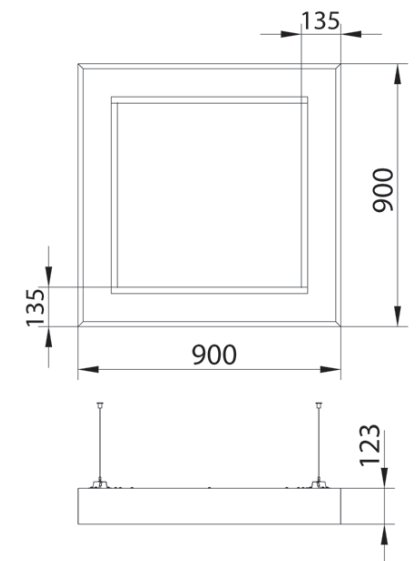

Pendent LED luminaire with opal diffuser. Light source - Fortimo LED Line or PrevaLED Linear. Standard EVG ballast, Touch DALI version on request. Body is made of steel and aluminium and is available in all RAL colours. Standard length of suspension set - 1,5 meter.

Index no.	Lumen output	Wattage	System efficacy	Colour temp.	Colour rendering index	Lifetime	Weight
0000-003786.LL13200/830	12x1100 lm	12x9,1W	120 lm/W	3000K	80 Ra	50,000 h	14,00 kg
0000-003786.LL13200/840	12x1100 lm	12x9,1W	120 lm/W	4000K	80 Ra	50,000 h	14,00 kg