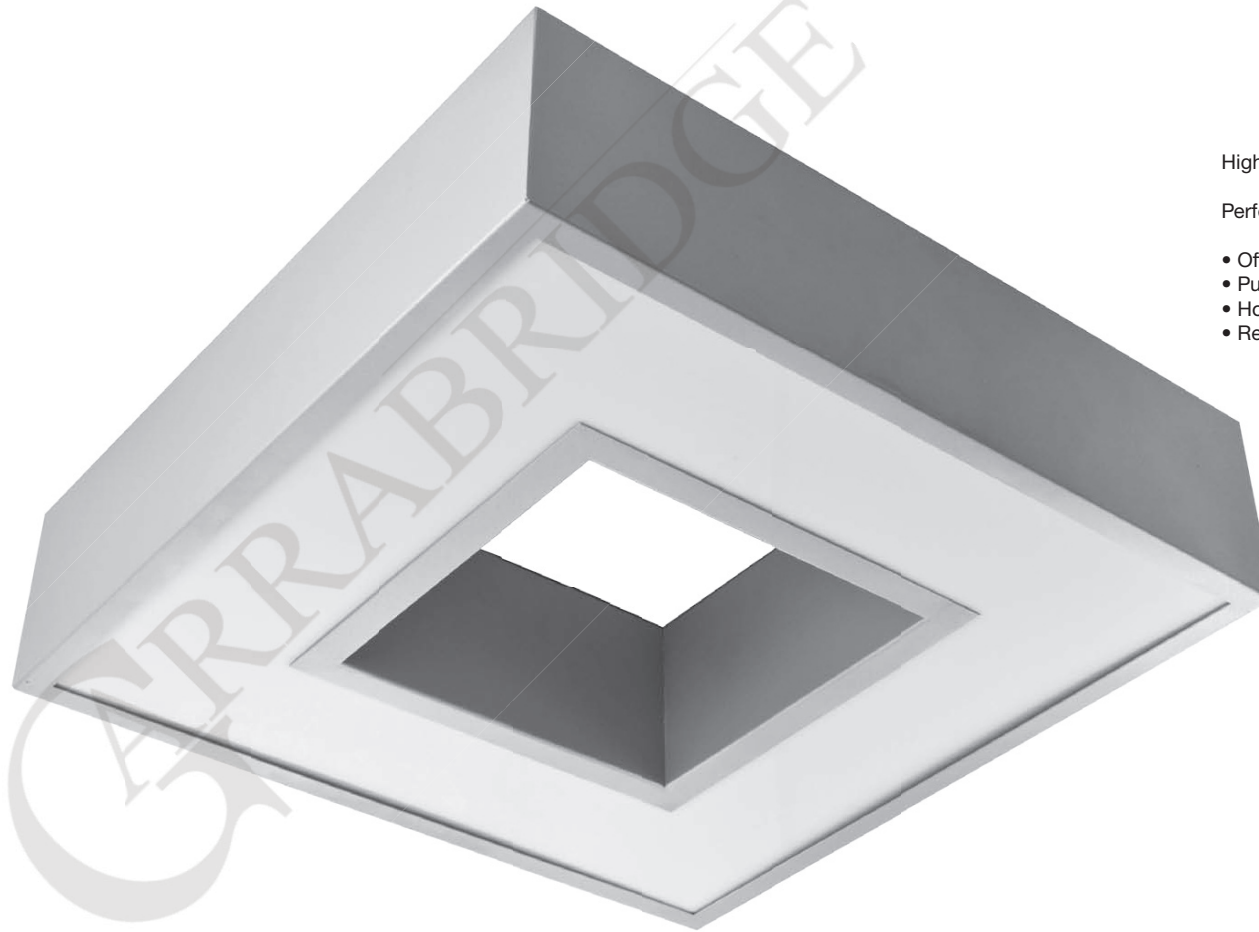

Pendent LED luminaire with opal diffuser. Light source - Fortimo LED Line or PrevaLED Linear. Standard EVG ballast, Touch DALI version on request. Body is made of steel and aluminium and is available in all RAL colours. Standard length of suspension set - 1,5 meter.

- IP20
- 230 V  
50 Hz
- F
- ⊕
- CE

High quality, energy efficient white LED light with CRI 80.

Perfect replacement for conventional T5 luminaires in:

- Offices
- Public buildings
- Hotel lobbies and receptions
- Retail