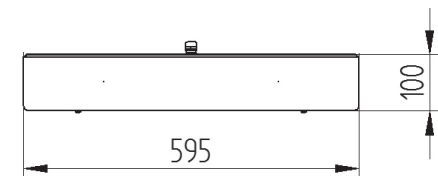

FLEXLIGHT LED 1

GARRABRIDGE

Surface mounted IP54 LED luminaire. Body is made of aluminium profile and it is available in all RAL colours. Light source - custom made LED plate - OSRAM Technology included. Standard EVG ballast, DALI version on request.

IP54

230 V
50 Hz

CE

Index no.	Lumen output	Wattage	System efficacy	Colour temp.	Weight
0000-003400.1400/840	1400 lm	16W	87 lm/W	4000K	6,38 kg
0000-003400.2000/840	2000 lm	23W	87 lm/W	4000K	6,38 kg
0000-003400.2600/840	2600 lm	33W	79 lm/W	4000K	6,38 kg
0000-003400.1350/830	1350 lm	16W	84 lm/W	3000K	6,38 kg
0000-003400.1900/830	1900 lm	23W	83 lm/W	3000K	6,38 kg
0000-003400.2500/830	2500 lm	33W	76 lm/W	3000K	6,38 kg