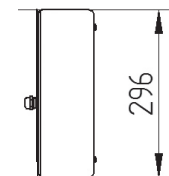

FLEXLIGHT LED 1

GARRABRIDGE

Surface mounted IP54 LED luminaire. Body is made of aluminium profile and it is available in all RAL colours. Light source - custom made LED plate - OSRAM Technology included. Standard EVG ballast, DALI version on request.

IP54

230 V
50 Hz

CE

Index no.	Lumen output	Wattage	System efficacy	Colour temp.	Weight
0000-003400.1400/840	1400 lm	16W	87 lm/W	4000K	6,38 kg
0000-003400.2000/840	2000 lm	23W	87 lm/W	4000K	6,38 kg
0000-003400.2600/840	2600 lm	33W	79 lm/W	4000K	6,38 kg
0000-003400.1350/830	1350 lm	16W	84 lm/W	3000K	6,38 kg
0000-003400.1900/830	1900 lm	23W	83 lm/W	3000K	6,38 kg
0000-003400.2500/830	2500 lm	33W	76 lm/W	3000K	6,38 kg