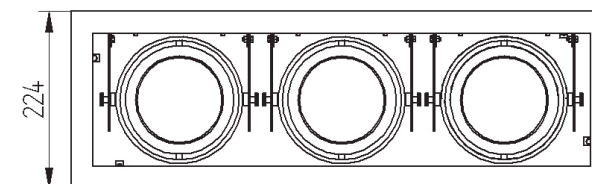

Recessed adjustable luminaire for CDM-T or SDW-TG lamps. Body is made of steel and aluminium and is available in all RAL colours.

- IP20
- 230 V
50 Hz
- F
- ⊥
- CE

650 x 195

Index no.	Lamp	Weight	Socket
225.335V	VVG, 3x35W CDM-T	12,30 kg	G12
225.335E	EVG, 3x35W CDM-T	9,30 kg	G12
225.370V	VVG, 3x70W CDM-T	12,30 kg	G12
225.370E	EVG, 3x70W CDM-T	9,30 kg	G12
225.3150V	VVG, 3x150W CDM-T	15,10 kg	G12
225.3150E	EVG, 3x150W CDM-T	11,25 kg	G12