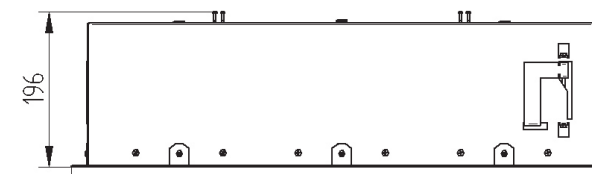

Recessed adjustable luminaire for CDM-T or SDW-TG lamps. Body is made of steel and aluminium and is available in all RAL colours.

- IP20
- 230 V
50 Hz
- F
- ⊥
- CE

650 x 195

Index no.	Lamp	Weight	Socket
225.335V	VVG, 3x35W CDM-T	12,30 kg	G12
225.335E	EVG, 3x35W CDM-T	9,30 kg	G12
225.370V	VVG, 3x70W CDM-T	12,30 kg	G12
225.370E	EVG, 3x70W CDM-T	9,30 kg	G12
225.3150V	VVG, 3x150W CDM-T	15,10 kg	G12
225.3150E	EVG, 3x150W CDM-T	11,25 kg	G12