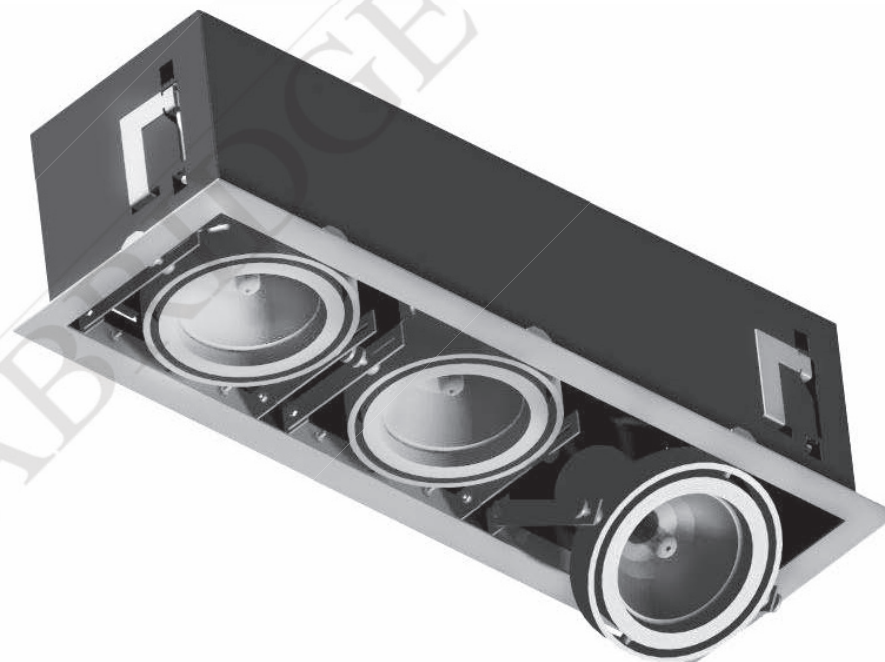

Recessed adjustable luminaire for CDM-T or SDW-TG lamps. Body is made of steel and aluminium and is available in all RAL colours.

- IP20
- 230 V
50 Hz
- F
- ⊥
- CE

650 x 195

Index no.	Lamp	Weight	Socket
225.335V	VVG, 3x35W CDM-T	12,30 kg	G12
225.335E	EVG, 3x35W CDM-T	9,30 kg	G12
225.370V	VVG, 3x70W CDM-T	12,30 kg	G12
225.370E	EVG, 3x70W CDM-T	9,30 kg	G12
225.3150V	VVG, 3x150W CDM-T	15,10 kg	G12
225.3150E	EVG, 3x150W CDM-T	11,25 kg	G12