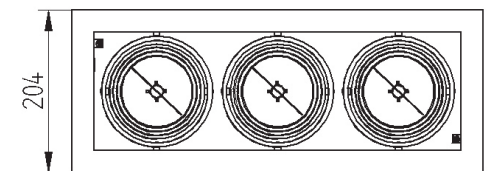

Recessed adjustable luminaire for QR111 lamps. Body is made of steel and aluminium. All RAL colours are available.

- IP20
- 230 V
50 Hz
- △
- ⊥
- CE

Index no.	Lamp	Weight	Socket
137.370Q	3xQR111	5,25 kg	G53

474 x 175