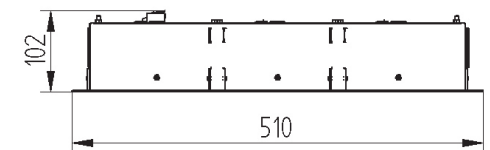

Recessed adjustable luminaire for QR111 lamps. Body is made of steel and aluminium. All RAL colours are available.

- IP20
- 230 V
50 Hz
- △
- ⊥
- CE

Index no.	Lamp	Weight	Socket
137.370Q	3xQR111	5,25 kg	G53

474 x 175