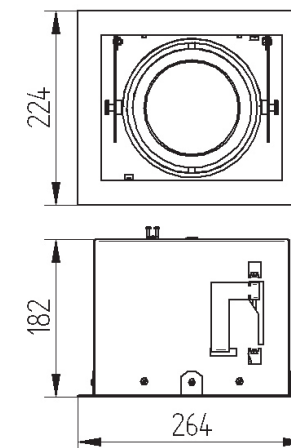

Recessed adjustable luminaire for CDM-T or SDW-TG lamp. Body is made of steel and aluminium and is available in all RAL colours.

- IP20
- 230 V  
50 Hz
- F
- ⊕
- CE

Index no.	Lamp	Weight	Socket
223.35V	VVG, 1x35W CDM-T	4,15 kg	G12
223.35E	EVG, 1x35W CDM-T	3,15 kg	G12
223.70V	VVG, 1x70W CDM-T	4,15 kg	G12
223.70E	EVG, 1x70W CDM-T	3,15 kg	G12
223.150V	VVG, 1x150W CDM-T	5,05 kg	G12
223.150E	EVG, 1x150W CDM-T	3,80 kg	G12

240 x 195