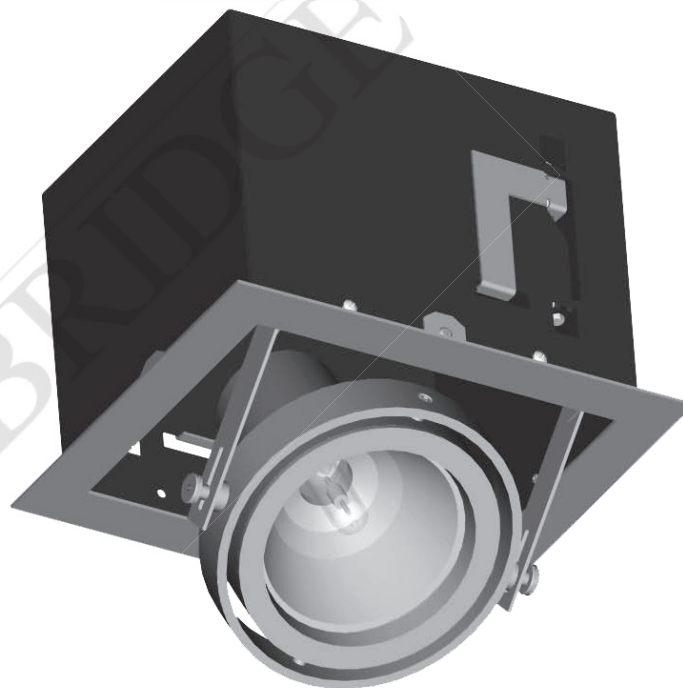

Recessed adjustable luminaire for CDM-T or SDW-TG lamp. Body is made of steel and aluminium and is available in all RAL colours.

- IP20
- 230 V  
50 Hz
- F
- ⊕
- CE

Index no.	Lamp	Weight	Socket
223.35V	VVG, 1x35W CDM-T	4,15 kg	G12
223.35E	EVG, 1x35W CDM-T	3,15 kg	G12
223.70V	VVG, 1x70W CDM-T	4,15 kg	G12
223.70E	EVG, 1x70W CDM-T	3,15 kg	G12
223.150V	VVG, 1x150W CDM-T	5,05 kg	G12
223.150E	EVG, 1x150W CDM-T	3,80 kg	G12

240 x 195