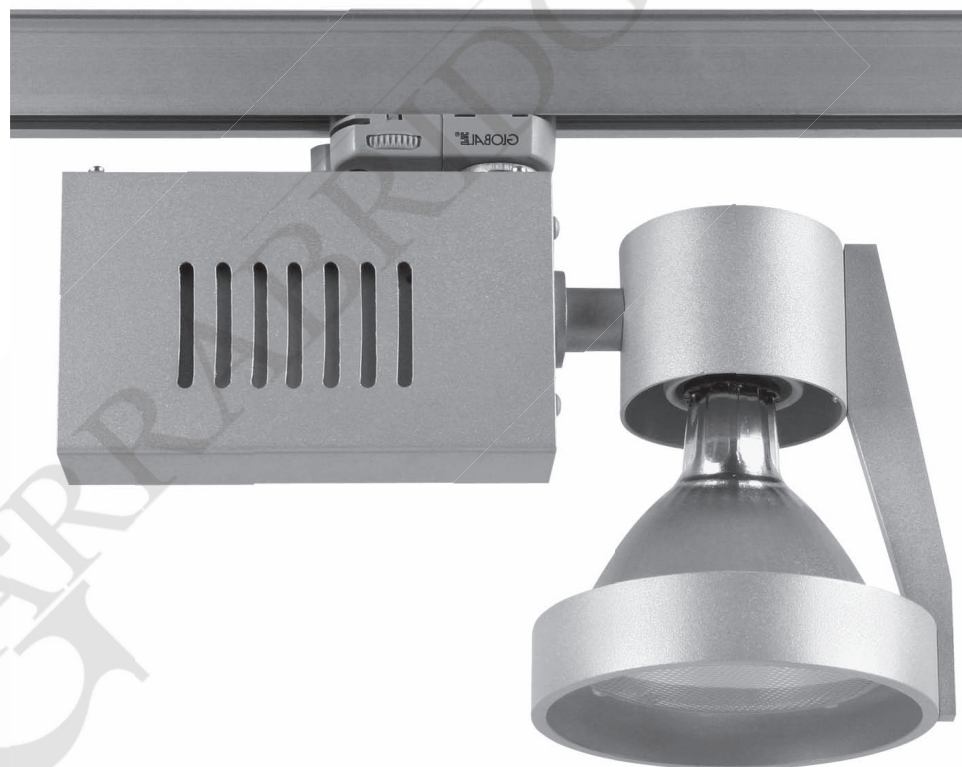

Track mounted spot lamp for PAR 30 CDM-R lamp. Body is made of steel and aluminium. All RAL colours are available.

- IP20
- 230 V
50 Hz
- F
- ⊥
- CE

Index no.	Lamp	Weight	Socket
270.35E	EVG, CDM-R 1x35W PAR30L	1,15 kg	E27
270.70E	EVG, CDM-R 1x70W PAR30L	1,15 kg	E27