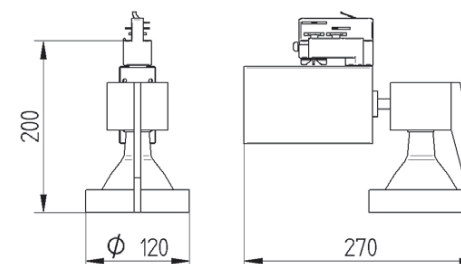

Track mounted spot lamp for PAR 30 CDM-R lamp. Body is made of steel and aluminium. All RAL colours are available.

- IP20
- 230 V
50 Hz
- F
- ⊥
- CE

Index no.	Lamp	Weight	Socket
270.35E	EVG, CDM-R 1x35W PAR30L	1,15 kg	E27
270.70E	EVG, CDM-R 1x70W PAR30L	1,15 kg	E27