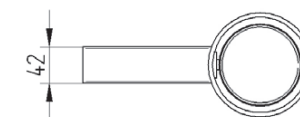

Track mounted spot lamp for PAR 30 CDM-R lamp. Body is made of steel and aluminium. All RAL colours are available.

- IP20
- 230 V
50 Hz
- F
- ⊥
- CE

Index no.	Lamp	Weight	Socket
270.35E	EVG, CDM-R 1x35W PAR30L	1,15 kg	E27
270.70E	EVG, CDM-R 1x70W PAR30L	1,15 kg	E27