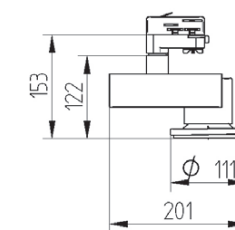

SUNSHINE SPOT QR111

GARRABRIDGE

Track (or ceiling) mounted spot lamp for CDM-T lamps. Body is made of steel and aluminium and is available in all RAL colours.

- IP20
- 230 V
50 Hz
- F
- ⊥
- CE

Index no.	Lamp	Weight	Socket
0000-002572.1QR111	1xQR111	1,10 kg	G53