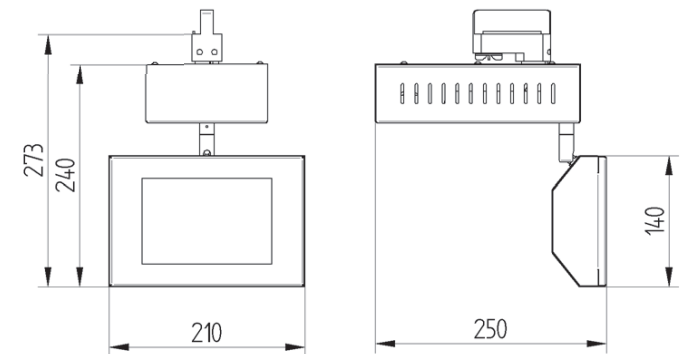

Track mounted spot for CDM-TD lamp. Body is made of steel and aluminium. All RAL colours are available.

- IP20
- 230 V
50 Hz
- F
- ⊕
- CE

Index no.	Lamp	Weight	Socket
0000-002670.170V	VVG, 1x70W CDM-TD	3,80 kg	Rx7s
0000-002670.1150V	VVG, 1x150W CDM-TD	4,40 kg	Rx7s