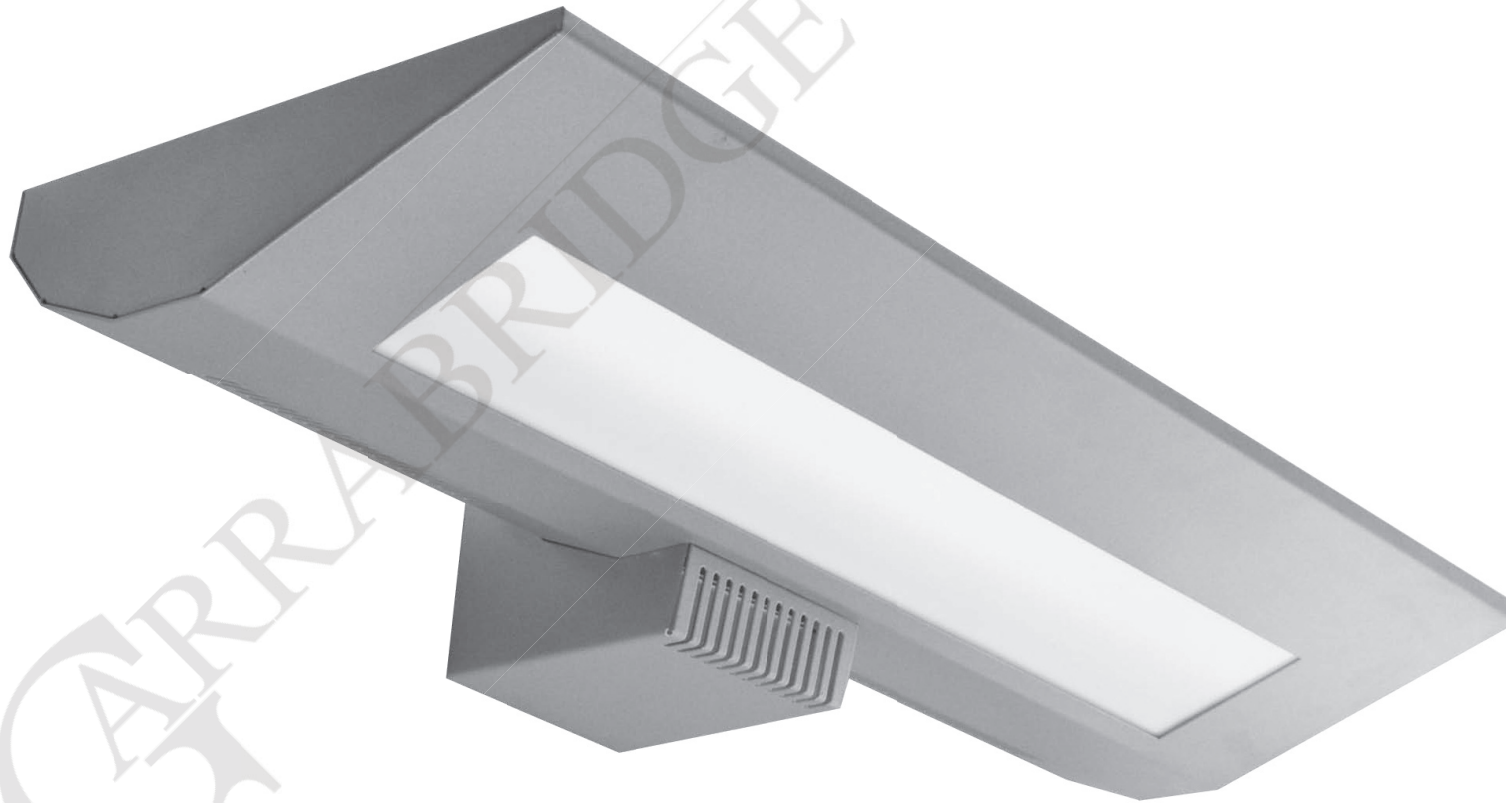

Wall mounted luminaire for PLL lamps. Body is made of steel and aluminium. All RAL colours are available.

- IP20
- 230 V  
50 Hz
- F
- ⏚
- ©

Index no.	Lamp	Weight	Socket
0000-002809.255E	EVG, 2x55 W PLL	3,25 kg	2G11