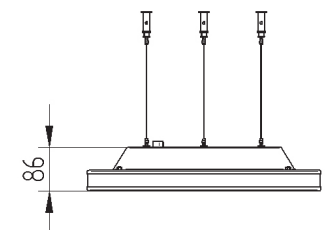

Pendent luminaire for round T5 lamp. Body is made of steel and aluminium. All RAL colours are available. Special version with central CDM-R111 or QR111 in on request.

IP20

230 V  
50 Hz

CE

Index no.	Lamp	Weight	Socket
0000-002139.155E	EVG, 1x55W TL-5C	4,90 kg	2GX13