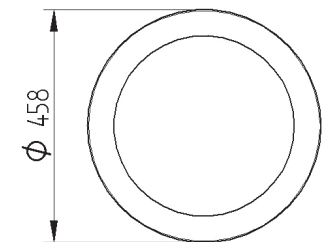

Pendent luminaire for round T5 lamp. Body is made of steel and aluminium. All RAL colours are available. Special version with central CDM-R111 or QR111 in on request.

IP20

230 V  
50 Hz

CE

Index no.	Lamp	Weight	Socket
0000-002139.155E	EVG, 1x55W TL-5C	4,90 kg	2GX13