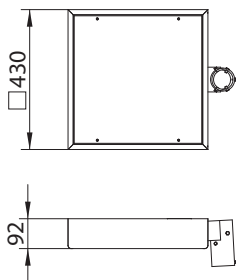

Index no.	Lumen output	Wattage	Colour temp.	Colour rendering index	Lifetime	Weight
0000-004554.9000/840	9000 lm	70 W	4000 K	80 Ra	50,000 h	8,00 kg

IP65	230 V 50 Hz					
------	----------------	---	---	---	---	---