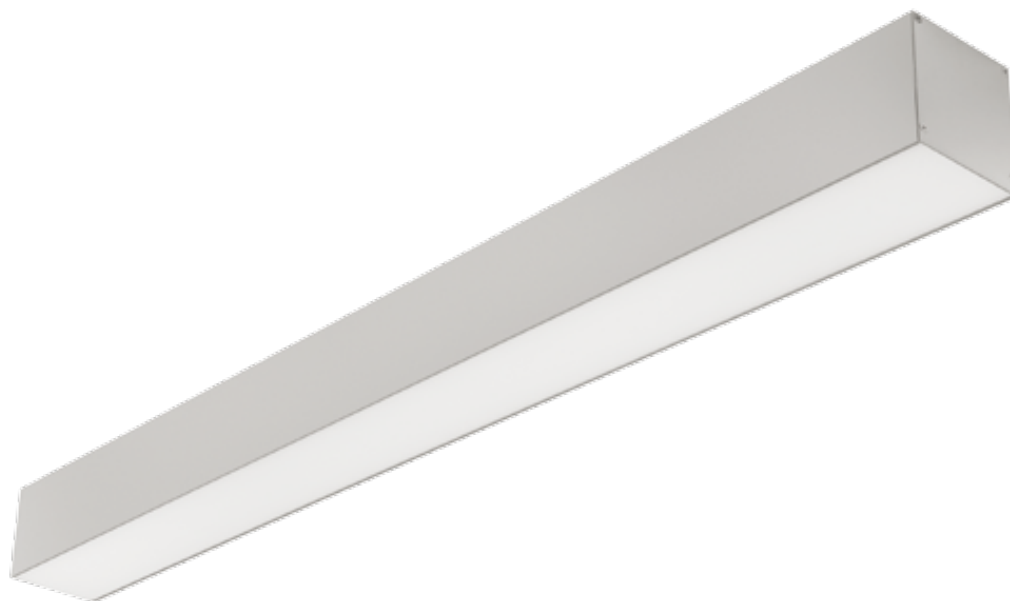

Suspended decorative luminaire for LED light sources.

TECHNICAL DATA:

- **Mounting:** suspended, on wire suspension (on request)
- **Body:** aluminium profile
- **Luminaire colour:** gray
- **Diffuser:** opal plexiglass (PLX)

ELECTRICAL DATA:

- **Power supply efficiency:** >76%
- **Electrical connection:** 3x0,75 mm² wire
- **Power:** 220-240V 50/60Hz
- **Includes light source:** yes
- **Type of equipment:** LED driver

OPTICAL DATA:

- **Light distribution:** omnidirectional
- **Way of lighting:** direct
- **Reflector:** aluminum, polished, faceted

ADDITIONAL INFO:

- **Available on request:** DALI
- **Operating temperature range:** 0°C - 35°C
- **Additional equipment:** aluminium end caps (included)
- **Lifetime (L70B50):** 50 000 h

GENERAL DATA:

- **Warranty:** 3 years + 2 years after project registration
- **Application:** offices, hotels, reception desks, classrooms, auditorium, boutiques, museums

Code	Power LED [W]	Luminaire power [W]	Lumen LED [lm]	Lumen luminaire [lm]	Efficacy [lm/W]	Colour temperature [K]	CRI/Ra
010322.5L01.141	26	33	3300	2250	68	3000	>80
010322.5L02.141	26	33	3400	2400	73	4000	>80
010322.5L03.141	44	49	5500	3600	73	3000	>80
010322.5L04.141	44	49	5700	3850	79	4000	>80
010322.5L05.141	31	41	4100	2750	67	3000	>80
010322.5L06.141	31	41	4250	3000	73	4000	>80
010322.5L07.141	49	61	6850	4550	75	3000	>80
010322.5L08.141	49	61	7100	4800	79	4000	>80

Code	Dimensions [mm] L W H D	Pallet quantity	Quantity in package	Net weight [kg]
010322.5L01.141	1200 80 90 960	120	1	3.5
010322.5L02.141	1200 80 90 960	120	1	3.5
010322.5L03.141	1200 80 90 960	120	1	3.5
010322.5L04.141	1200 80 90 960	120	1	3.5
010322.5L05.141	1500 80 90 1260	96	1	4.5
010322.5L06.141	1500 80 90 1260	96	1	4.5
010322.5L07.141	1500 80 90 1260	96	1	4.5
010322.5L08.141	1500 80 90 1260	96	1	4.5