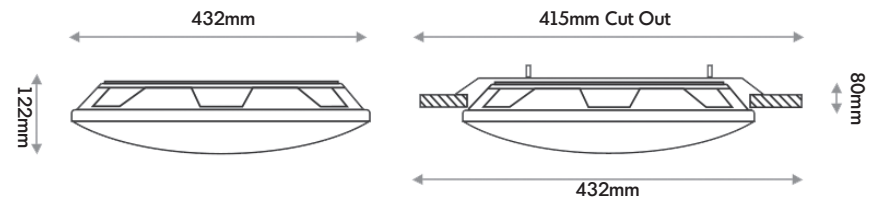

GARCIORCAL LED - 1

COMPACT DECORATIVE RANGE

CARRABRIDGE

A slimline circular luminaire ideal for ceiling/wall mounting. Suitable for almost any indoor application. IP40 as standard with an optional IP65 seal kit.

SPECIFICATION:

- Injection moulded polycarbonate base
- Injection moulded polycarbonate opal diffuser
- U.V. stabilised to prevent discolouring
- Suitable for wall or ceiling mounting
- Suitable for recessing
- LED 4000°K

APPLICATION:

- Stairwells
- Reception
- Circulation Area
- Medical Centre
- Corridors
- Communal Area
- Toilets

PRODUCT CODES

GARCIORCAL LED-1-11W
GARCIORCAL LED-1-22W
GARCIORCAL LED-1-30W

11W 1700 Lm
22W 3150 Lm
30W 3900 Lm

EM

Add suffix /EM for 3hr Maintained Emergency

OPTIONAL EXTRAS

GARCIORCAL LED-1-RM
GARCIORCAL LED-IP65
GARCIORCAL LED-1-ATL

Recess Mounting Kit
IP65 Seal Kit
Anti Twist Lock